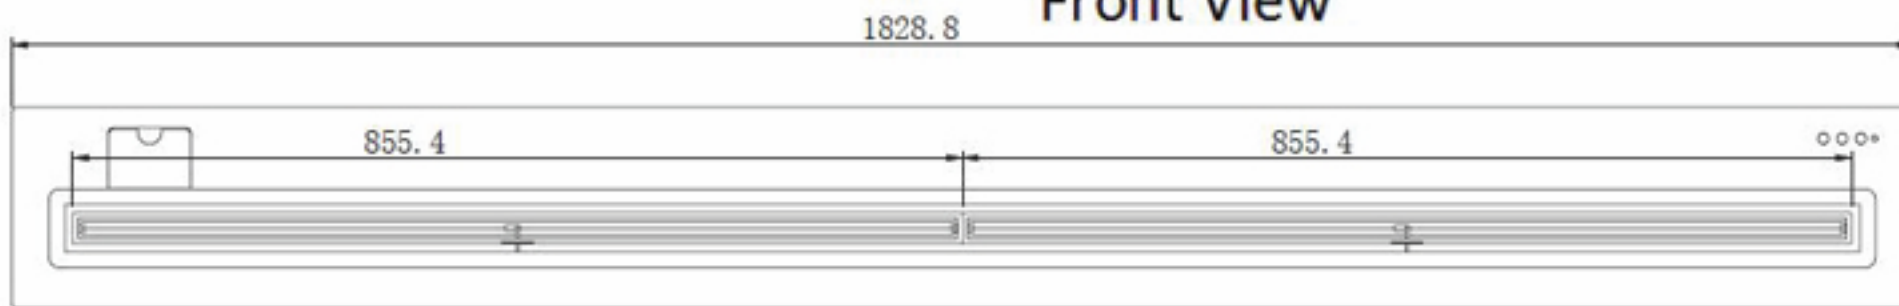

Front View

Side View

Top View

3-D View

**72" smart ethanol fireplace burner**  
**Capacity: 20 liters**