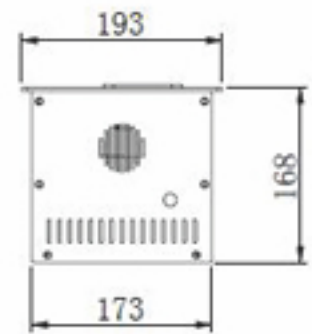

Front View

Side View

Top View

3-D View

**72" smart ethanol fireplace burner**  
**Capacity: 20 liters**