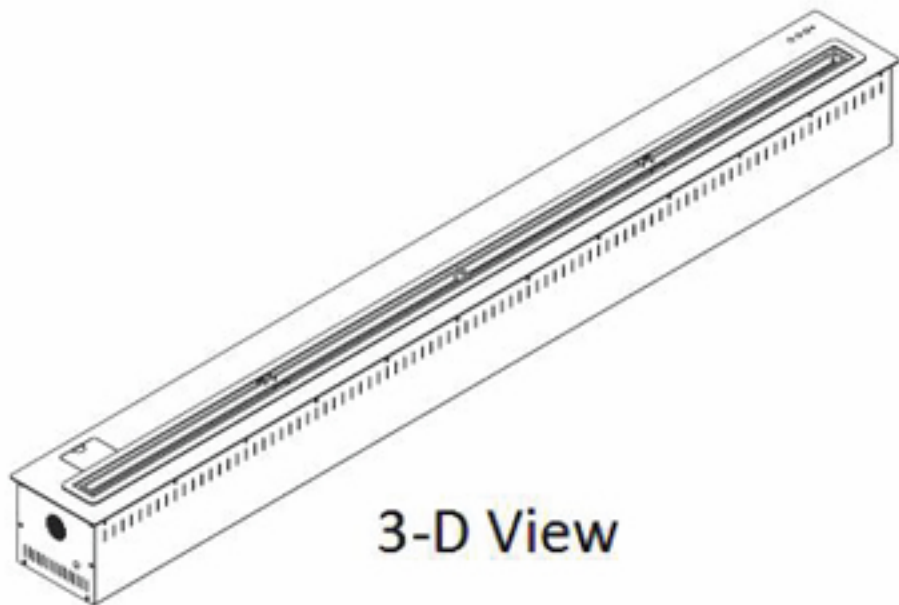

Front View

Side View

Top View

3-D View

**72" smart ethanol fireplace burner**  
**Capacity: 20 liters**