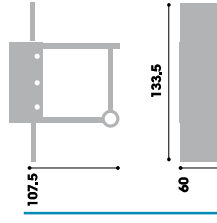

Code
56435

Cooking rack
65x48.5cm

Servings
8/10

Power
12 kW

Weight
kg 46.5

Cooking rack Pack-
aging

69.5x58x h 32.5cm

Cart Packaging
87x50x h 10cm