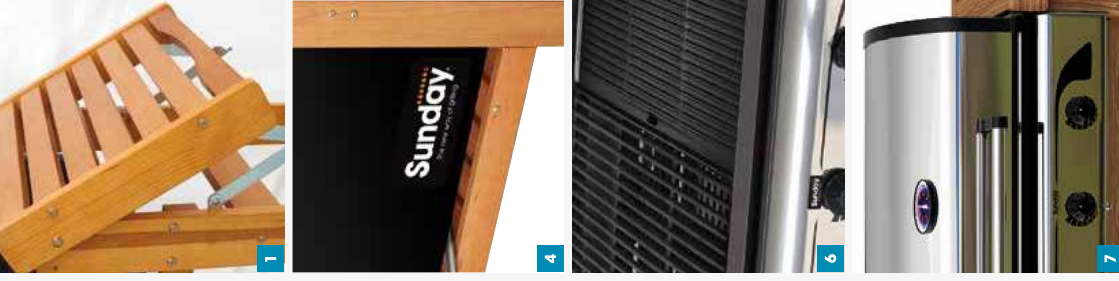

Stainless Steel Profy 3

1 Foldaway side tops to take up less space

7 Stainless steel lid for indirect cooking with thermometer

6 Double 65x48.5cm surface cast iron cooking rack with lava rock and cast iron hot plate

5 Independent burners for over-cyl power 12 kW

4 Gas cylinder cover

2 Tool holder hooks

3 Fat drip pan

Gas
+ Lava rock

Cast iron cooking rack + Hot plate

Barbecue with stainless steel lid, fitted with 3 cast iron burners (12 kw), combined cooking (lava rock cooking rack + hot plate), wheels