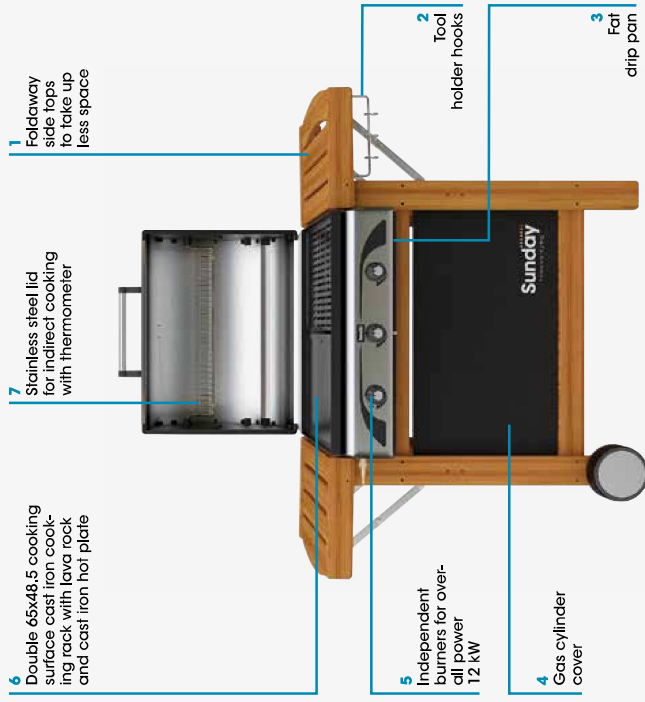

Stainless Steel Profy 3

1 Foldaway side tops to take up less space

7 Stainless steel lid for indirect cooking with thermometer

6 Double 65x48.5cm surface cast iron cooking rack with lava rock and cast iron hot plate

5 Independent burners for over-cyl power 12 kW

4 Gas cylinder cover

2 Tool holder hooks

3 Fat drip pan

Gas
+ Lava rock

Cast iron cooking rack + Hot plate

Barbecue with stainless steel lid, fitted with 3 cast iron burners (12 kw), combined cooking (lava rock cooking rack + hot plate), wheels

Code
56435

Cooking rack
65x48.5cm

Servings
8/10

Power
12 kW

Weight
kg 46.5

Cooking rack Pack-
aging

69.5x58x h 32.5cm

Cart Packaging
87x50x h 10cm

Recommended accessories
> 400036 Cast iron hot plate for Profy and Master series
- 32.5x48.5cm
> 400037 Cast iron hot plate for Profy and Master series
- 32.5x48.5cm

> 400046 Support rack for lava rock
> 400022 Lava rock package - 3kg
> 4012065 Stainless Steel Multipurpose Spatula
> 4012070 Stainless Steel Fork