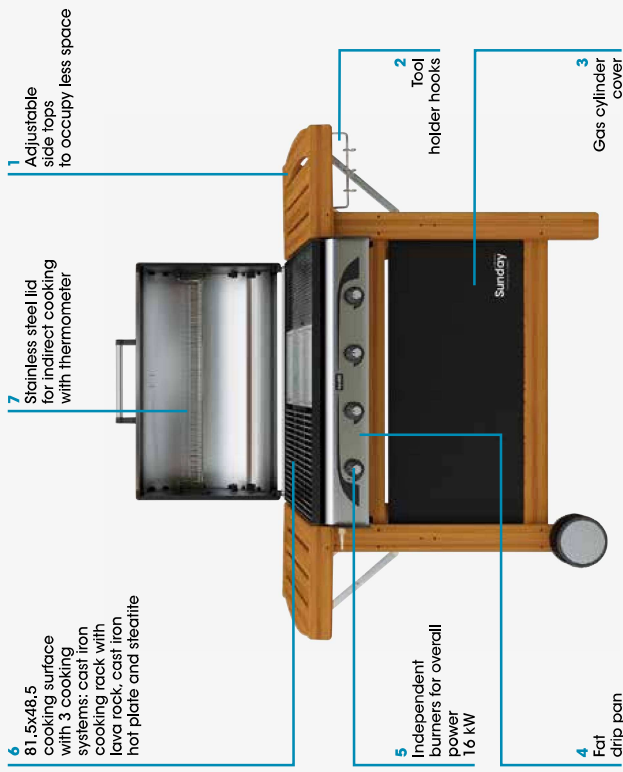

Stainless Steel Profy 4

6 81.5x48.5 cooking surface with 3 cooking systems: cast iron cooking rack with lava rock, cast iron hot plate and stainless steel lid for indirect cooking with thermometer

1 Adjustable side tops to occupy less space

5 Independent burners for overall power 16 kW

2 Tool holder hooks

4 Fat drip pan

3 Gas cylinder cover

Gas + Lava rock Cast iron cooking rack + Hot plate Stainless steel lid

Barbecue in black painted steel, four burners for 16 kW power, combined cooking (lava rock cooking rack+ hot plate + stone), wheels.

Code
5609015

Cooking rack
81.5x48.5cm
Servings
10/12
Power
16 kW
Weight
kg 56.5

Cooking rack Packaging
86x58x h 32.5cm
Cart Packaging
103x50x h 10cm

Recommended accessories
> 4011047 Cast iron hot plate for Profy series
> 4011048 Cast iron grill for Profy series
> 400022 Lava rock, package - 3kg