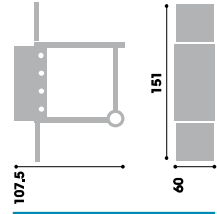

5 Independent burners for overall power 16 kW

2 Tool holder hooks

4 Fat drip pan

3 Gas cylinder cover

Gas + Lava rock Cast iron cooking rack + Hot plate Stainless steel lid

Barbecue in black painted steel, four burners for 16 kW power, combined cooking (lava rock cooking rack+ hot plate + stone), wheels.

Code
5609015

Cooking rack
81.5x48.5cm
Servings
10/12
Power
16 kW
Weight
kg 56.5

Cooking rack Packaging
86x58x h 32.5cm
Cart Packaging
103x50x h 10cm

Recommended accessories
> 4011047 Cast iron hot plate for Profy series
> 4011048 Cast iron grill for Profy series
> 400022 Lava rock, package - 3kg