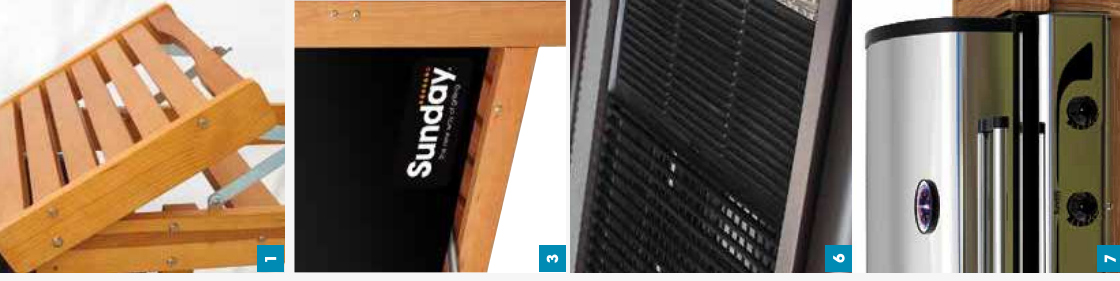

Stainless Steel Profy 4

6 81.5x48.5 cooking surface with 3 cooking systems: cast iron cooking rack with lava rock, cast iron hot plate and stainless steel lid for indirect cooking with thermometer

1 Adjustable side tops to occupy less space

5 Independent burners for overall power 16 kW

2 Tool holder hooks

4 Fat drip pan

3 Gas cylinder cover

Gas + Lava rock Cast iron cooking rack + Hot plate Stainless steel lid

Barbecue in black painted steel, four burners for 16 kW power, combined cooking (lava rock cooking rack+ hot plate + stone), wheels.